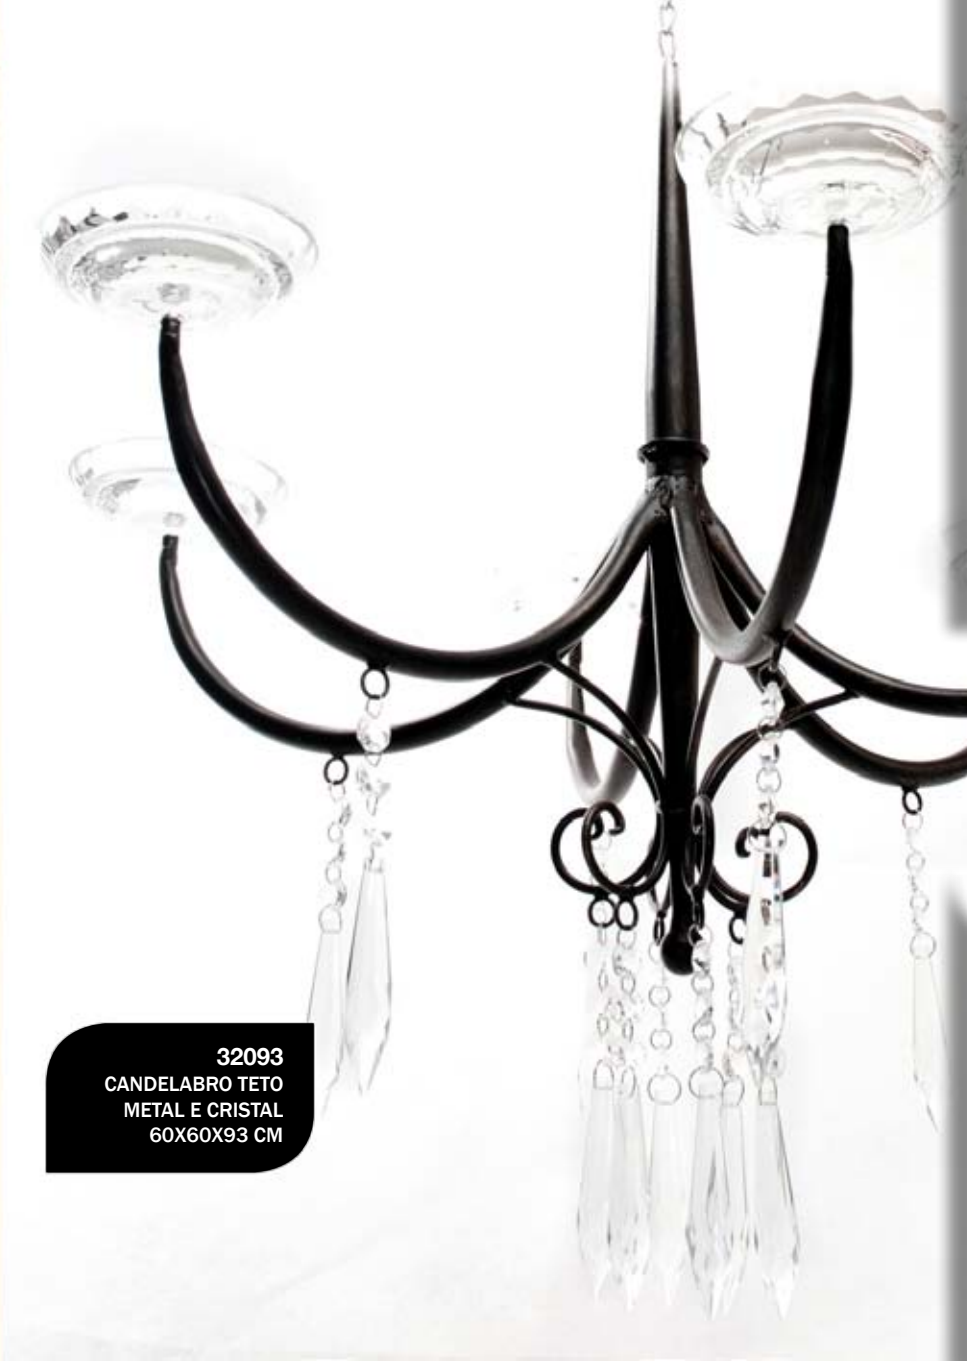

32093
CANDELABRO TETO
METAL E CRISTAL
60X60X93 CM

RETRÒ

zip
home